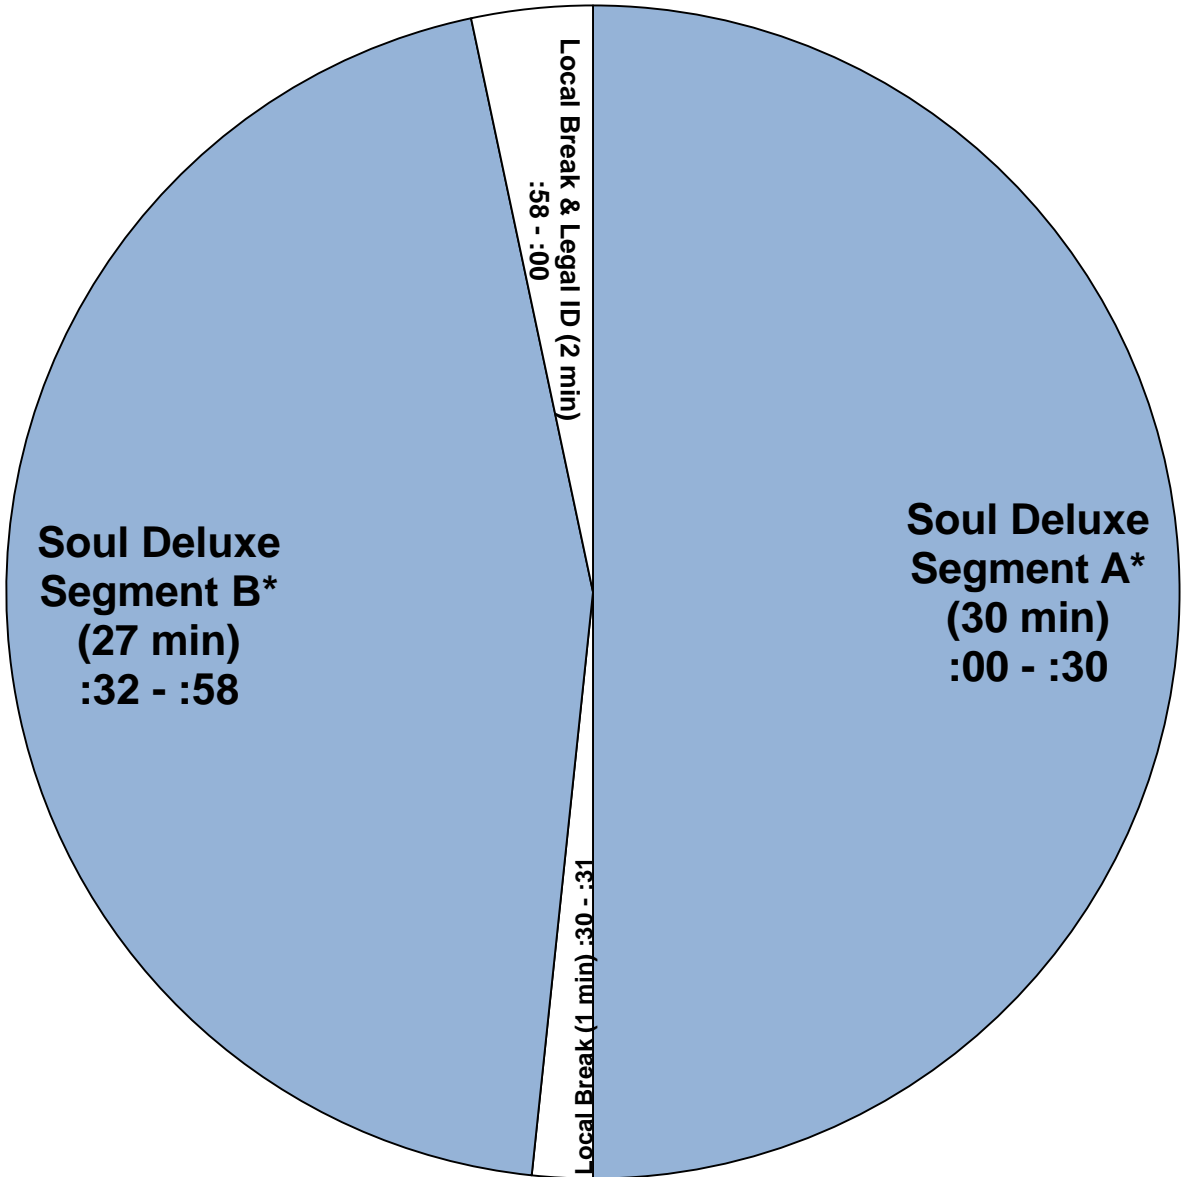

SOUL DELUXE

Program Clock for Hours 1 & 2

**Each segment includes an embedded 60 second national underwriting break.
Local breaks are covered with music beds for stations that do not wish to fill them.*